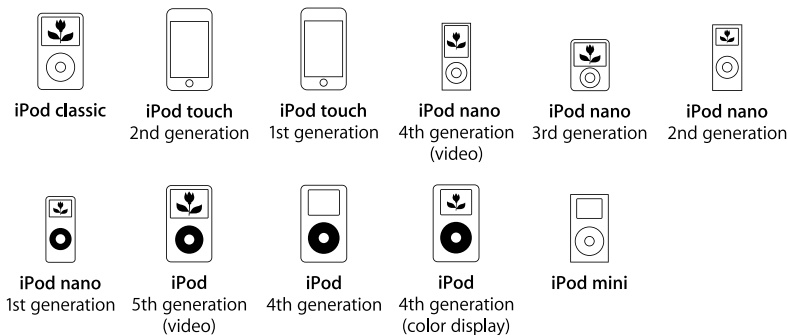

Compatibility

Specifications

Weight:	7.0 oz (195g)
Dimensions:	5.0" (W) x 3.7" (L) x 1.0" (D)
Compatibility:	NTSC or PAL
Remote:	Infrared
Output:	Stereo audio output Composite and S-video output

Box Includes

- NavDock
- 16-button infrared remote control with one-touch mode selectors
- Standard AV output cable (6')
- Universal dock adapters (3)
- Power adapter (100-240VAC)
- User guide

www.tekkeon.com

Tekkeon Inc., 3002 Dow Avenue, #134, Tustin, CA 92780
© 2007, 2008 Tekkeon, Inc. All rights reserved. NavDock is a trademark of Tekkeon, Inc. iPod is a trademark of Apple Inc., registered in the U.S. and other countries. Specifications are subject to change without notice.
1208 Made in China. R2